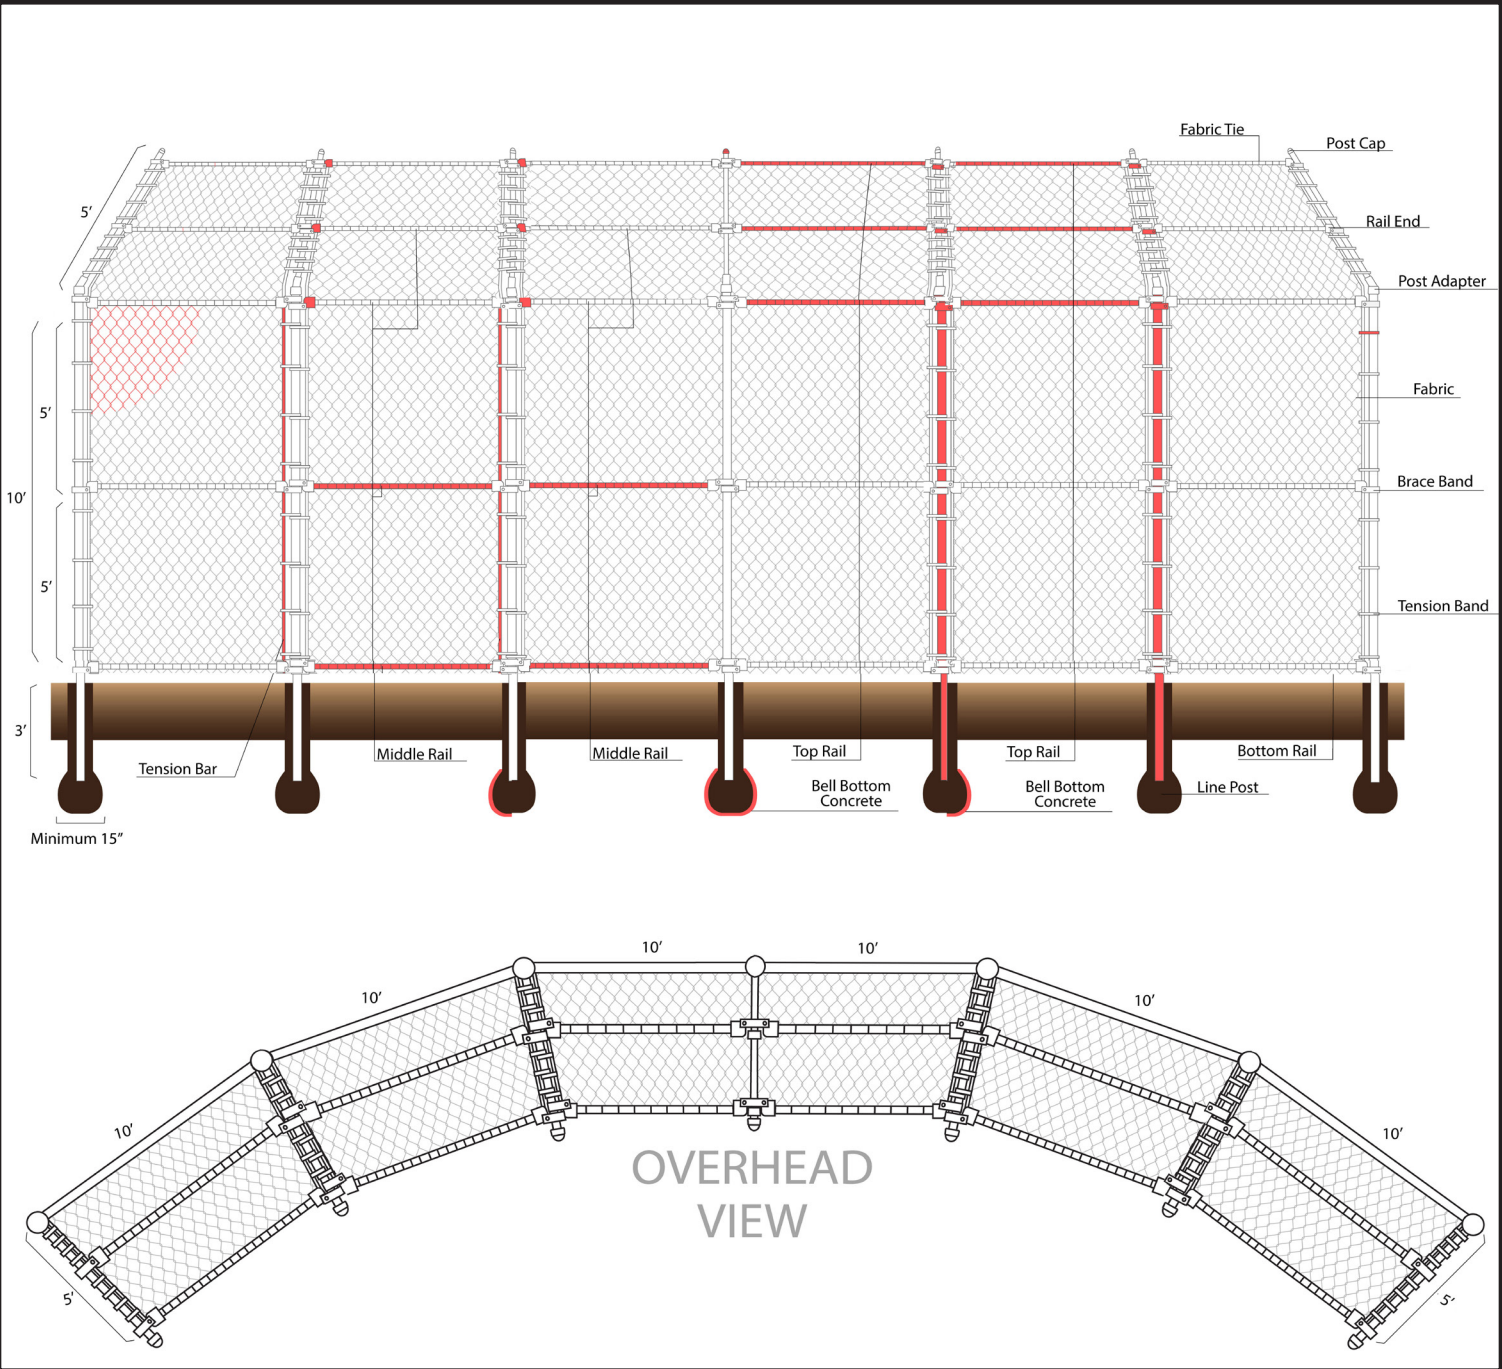

Baseball Fence Backstop Kit Specifications

Baseball Fence Backstop Kit 10' High x 20' Wide x 20' Wings with Canopy

SKU: BCKST-UC-20X20X20X10

Height	10'
Center Panel Length	20'
Left Wing Length	20'
Right Wing Length	20'
Total Length	60'
Canopy Width	5'
Material	Galvanized Steel